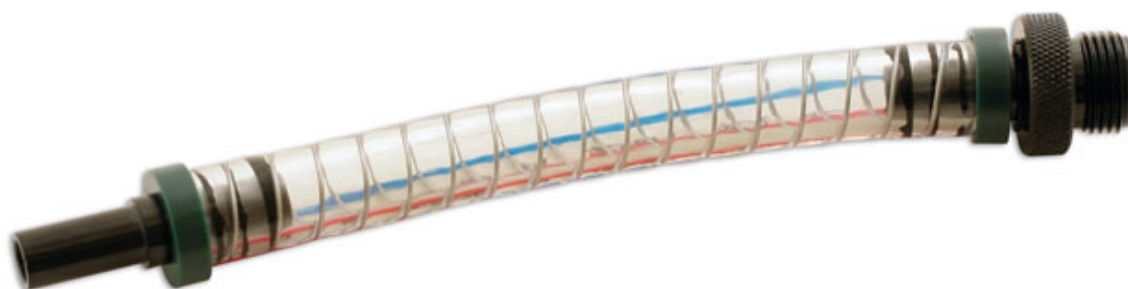

## ATF Adaptor - for Toyota, Lexus

Automatic Transmission Fluid adaptor for Toyota, Lexus.

### Additional Information

- For use on Toyota and Lexus models.
- Flexible.
- For use with Oil ATF Dispenser - please see Laser Part No. 4792.
- 
- 

<http://lasertools.co.uk/product/5120>